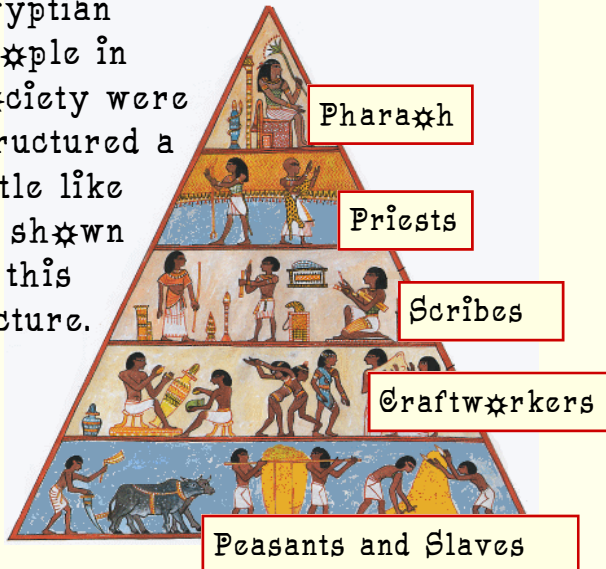

ANCIENT EGYPT

2650 BC

The first pyramid, a **step pyramid**, is built

1670 BC

The **Hyksos** people invade and introduce the chariot

1539-1070 BC

This was the time of the 'New Kingdom'

332 BC

Pharaohs

Rulers of Ancient Egypt were called pharaohs. The word 'pharaoh' means great house. The pharaoh was the most powerful person in Egypt and some people considered him a god.

Ramses II ruled Egypt for over 60 years. In that time he fathered 156 children! He was a brave soldier and a great builder.

Society

Egyptian people in society were structured a little like is shown in this picture.

The River Nile was very important to the Egyptians. It provided water for drinking and for crops.

Hieroglyphs

Ancient Egyptians used a system of picture writing called hieroglyphics. Each hieroglyph represented an object or letter. There were about 700 different hieroglyphs.

THE HIEROGLYPHIC ALPHABET

The Pyramids were built using huge stones. Each stone weighed as much as two and a half elephants! The finished pyramids had a white coating to protect the stones underneath.

The Great Sphinx at Giza guards the Great Pyramids. It has the body of a lion and the face of a human.